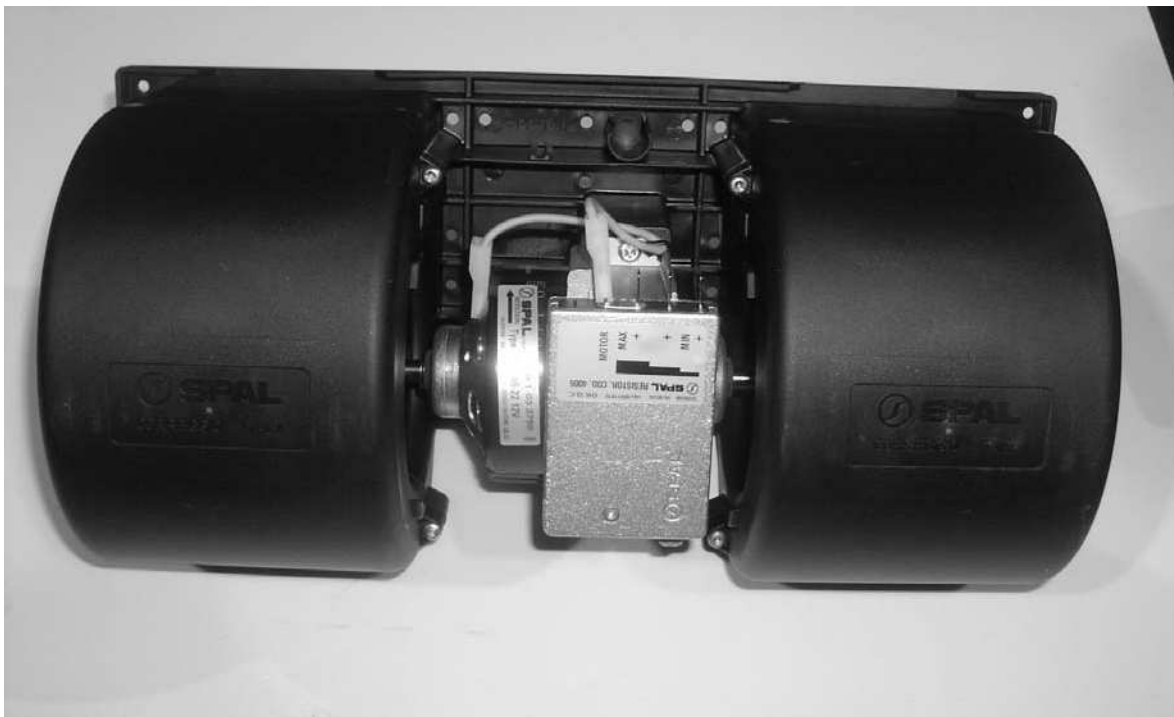

EVAPORATOR BLOWERS

ACT P/N	CARRIER P/N	TRANS/AIR P/N	DESCRIPTION
BLW-200-41	401-209	412025	BLOWER ASSY, EVAPORATOR, DOUBLE SCROLL, 12V
BLW-206P	-	-	BLOWER ASSY, EVAPORATOR, EZ-4/5/6/9/91 W/ #10-32 THREAD INSERT

ACT P/N	CARRIER P/N	TRANS/AIR P/N	DESCRIPTION
BLW-211P	401-202	-	BLOWER ASSY, EVAPORATOR, EZ-3/35/55 DBL. SCROLL, 12V W/ #10-32 THREAD INSERTS

03/16/09

EVAPORATOR BLOWERS

ACT P/N	CARRIER P/N	TRANS/AIR P/N	DESCRIPTION
BLW-214P	-	-	BLOWER ASSY, EVAPORATOR, DOUBLE
			SCROLL, 12V ,EZ-2/EV-10
			W/ #10-32 THREAD INSERT

ACT P/N	CARRIER P/N	TRANS/AIR P/N	DESCRIPTION
BLW-224P	-	-	BLOWER ASSY, EVAPORATOR, DOUBLE
			SCROLL, 12V ,ID-10
			W/ #10-32 THREAD INSERT