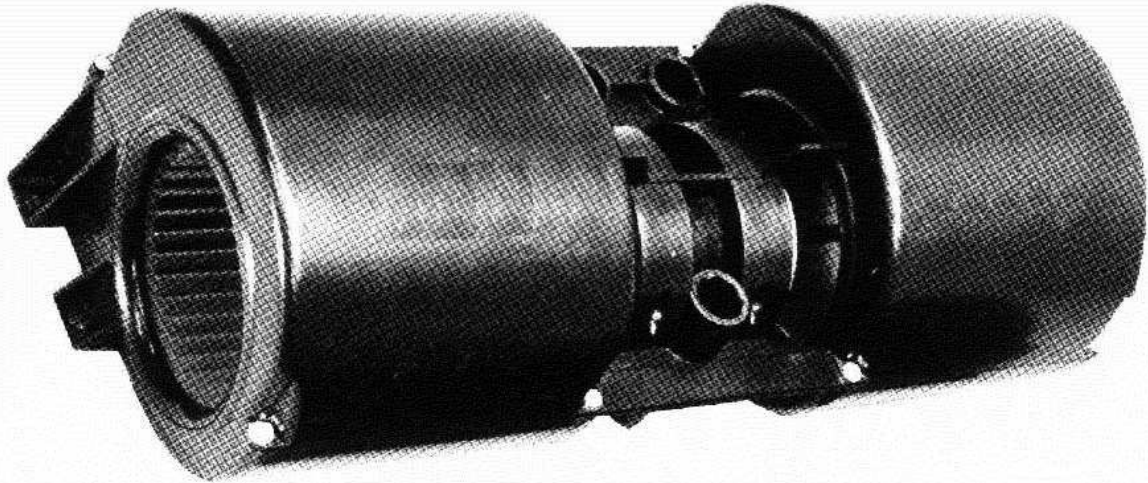

EVAPORATOR BLOWERS

ACT P/N	CARRIER P/N	TRANS/AIR P/N	DESCRIPTION
BLW-200-41	401-209	412025	BLOWER ASSY, EVAPORATOR, DOUBLE SCROLL, 12V
BLW-206P	-	-	BLOWER ASSY, EVAPORATOR, EZ-4/5/6/9/91 W/ #10-32 THREAD INSERT

ACT P/N	CARRIER P/N	TRANS/AIR P/N	DESCRIPTION
BLW-211P	401-202	-	BLOWER ASSY, EVAPORATOR, EZ-3/35/55 DBL. SCROLL, 12V W/ #10-32 THREAD INSERTS

03/16/09

EVAPORATOR BLOWERS

ACT P/N	CARRIER P/N	TRANS/AIR P/N	DESCRIPTION
BLW-214P	-	-	BLOWER ASSY, EVAPORATOR, DOUBLE
			SCROLL, 12V ,EZ-2/EV-10
			W/ #10-32 THREAD INSERT

ACT P/N	CARRIER P/N	TRANS/AIR P/N	DESCRIPTION
BLW-224P	-	-	BLOWER ASSY, EVAPORATOR, DOUBLE
			SCROLL, 12V ,ID-10
			W/ #10-32 THREAD INSERT